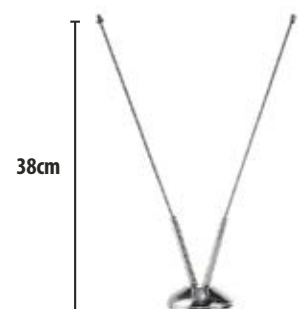

MPM017

Dim: 20cm x 13cm

PM017

Dim: 15.5cm x 11cm

Drapeaux SUPPORTS & TISSU

SUP_GM
Dim: 2.1m / Couleurs: Argent, Dorée

SUP_PM1
Dimensions: 36cm

SUP_PM2
Dimensions: 38cm